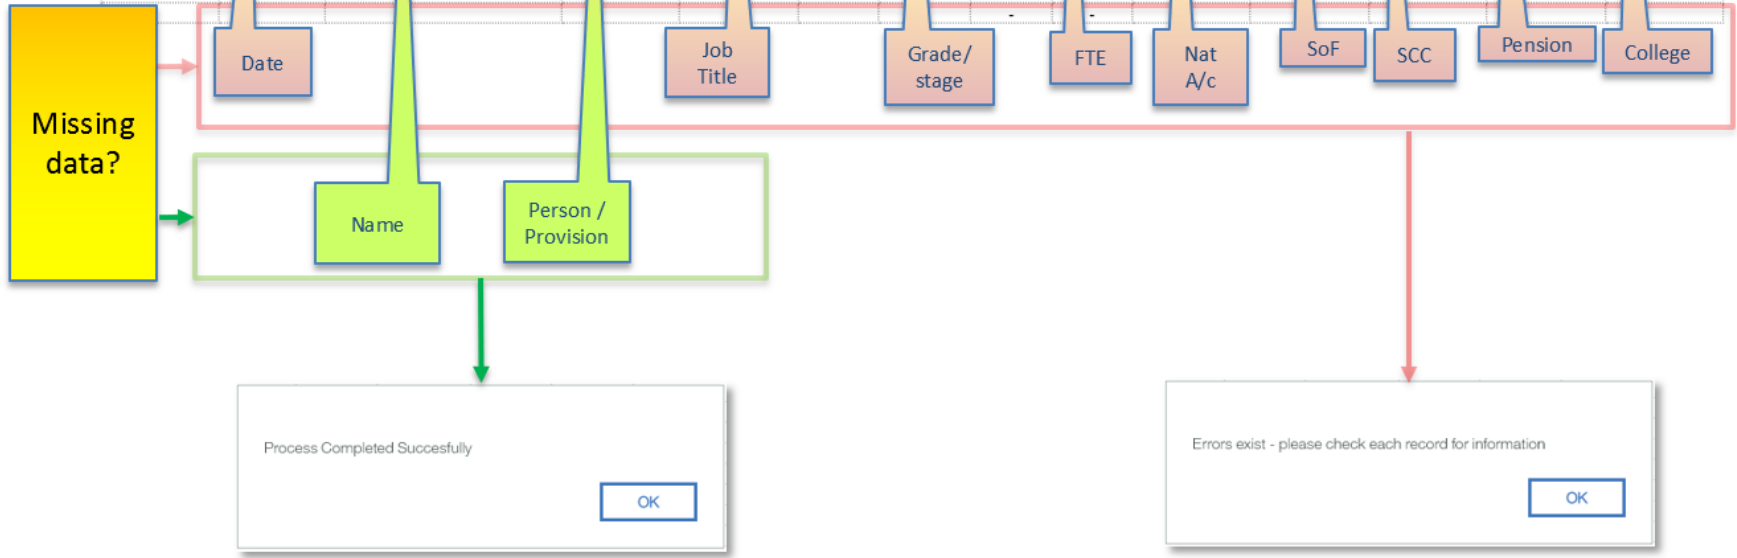

Add New Employee – Missing data & Errors

IBM Cognos TM1 Web SSO/Swallow Test

Main Menu Add New Employee x

Add New Employee

Cost Centre Z96350 Z9 - Oxford McGill Science > Summary of Employees - TRAINI > Individual Employee Record Card - TRAINI > iPayroll Main Planning View

Process Completed Successfully

OK

Errors exist - please check each record for information

OK